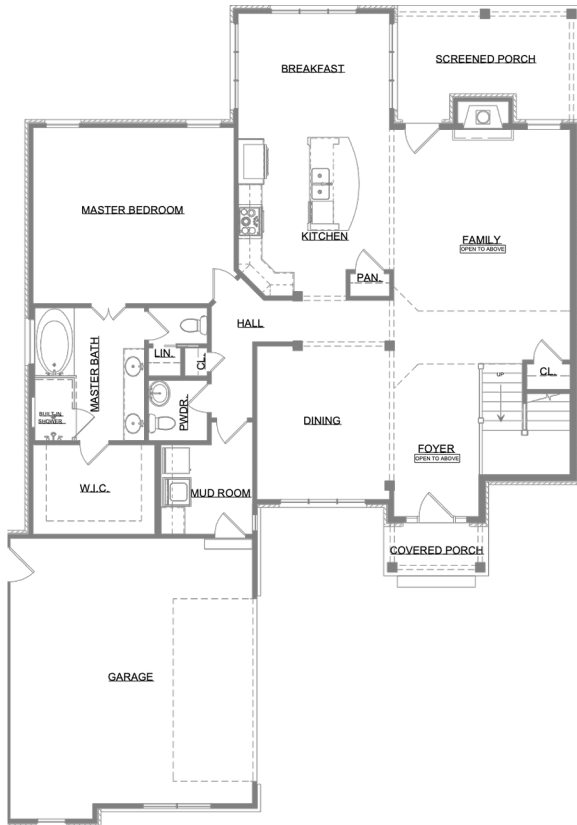

THE FOREST HALL

FIRST FLOOR	1,798 SQ FT
SECOND FLOOR	1,469 SQ FT
TOTAL LIVING AREA	3,267 SQ FT