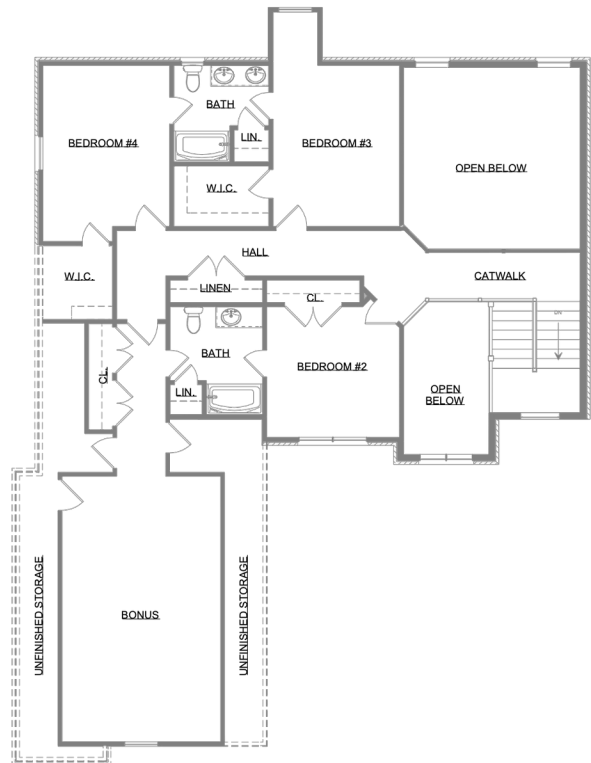

THE FOREST HALL

FIRST FLOOR	1,798 SQ FT
SECOND FLOOR	1,469 SQ FT
TOTAL LIVING AREA	3,267 SQ FT