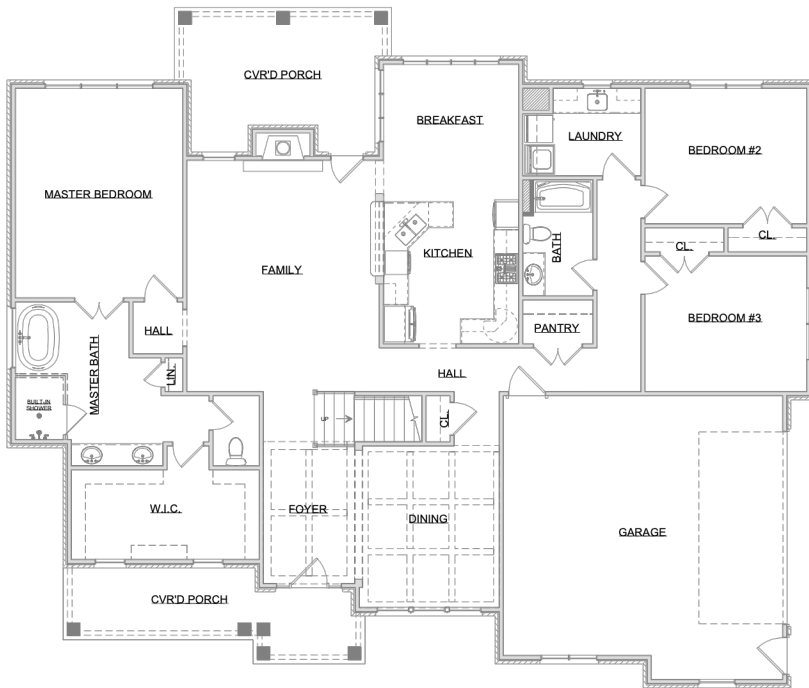

THE HERITAGE

FIRST FLOOR	2,253 SQ FT
SECOND FLOOR	565 SQ FT
TOTAL LIVING AREA	2,818 SQ FT