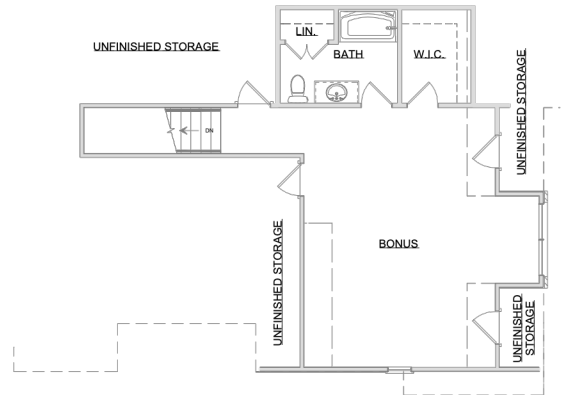

THE HERITAGE

FIRST FLOOR	2,253 SQ FT
SECOND FLOOR	565 SQ FT
TOTAL LIVING AREA	2,818 SQ FT