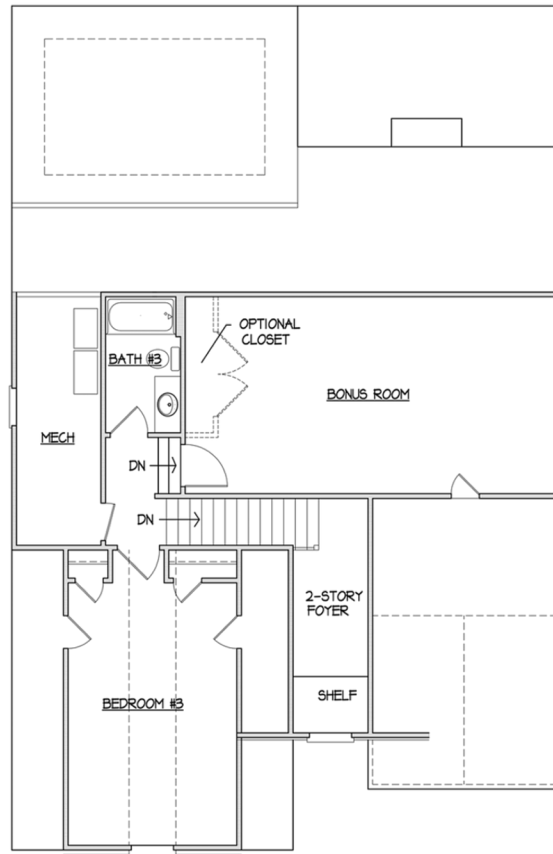

# THE SUMMIT

BRYAN TESTERMAN HOMES

FIRST FLOOR  
SECOND FLOOR

1,606 SQ FT  
769 SQ FT

TOTAL LIVING AREA

2,375 SQ FT