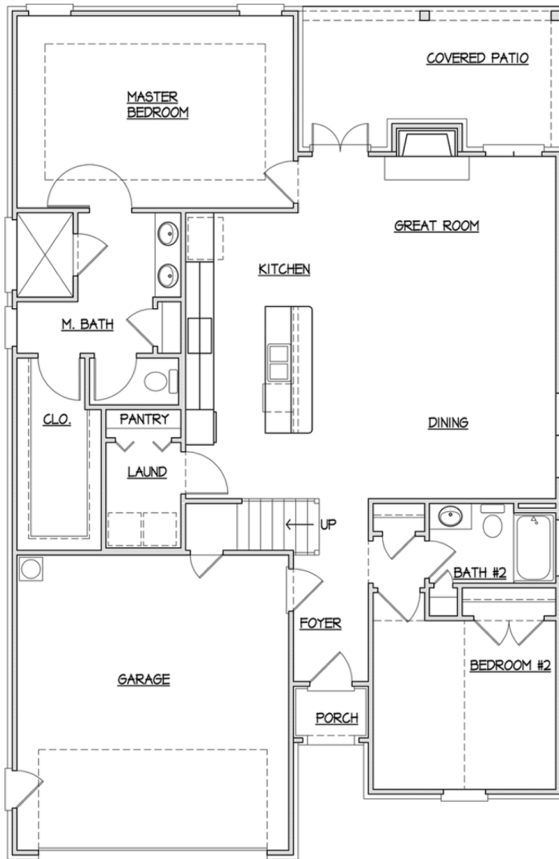

# THE SUMMIT

BRYAN TESTERMAN HOMES

FIRST FLOOR  
SECOND FLOOR

1,606 SQ FT  
769 SQ FT

TOTAL LIVING AREA

2,375 SQ FT